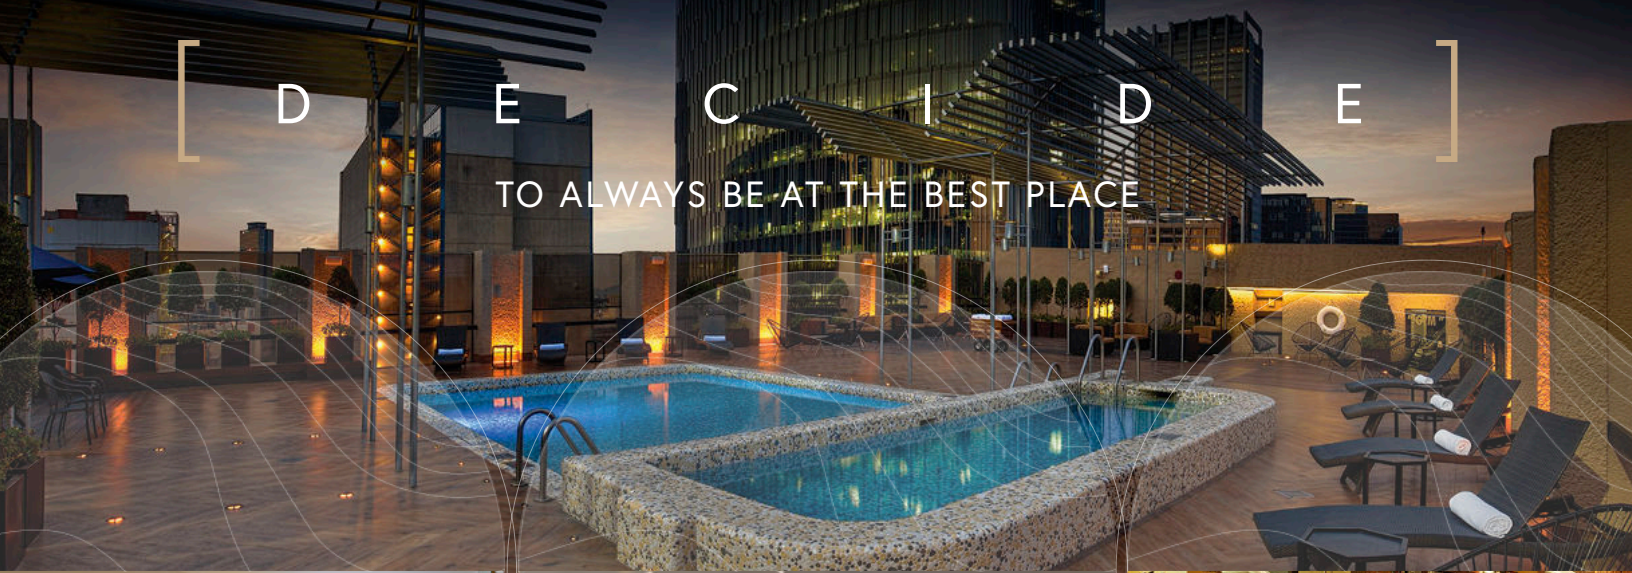

[D E C I D E]

TO ALWAYS BE AT THE BEST PLACE