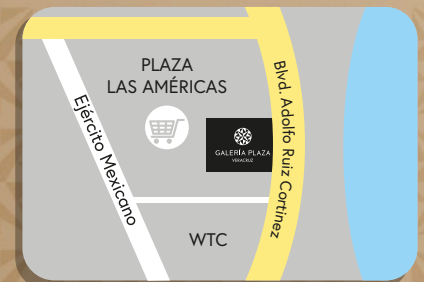

[D E C I D E]

TO ALWAYS BE AT "THE PLACE"

ROOMS & SUITES.

• Rooms	258
• Luxury	196
• Business Club	37
• Junior Suite	11
• Suite	12
• Adapted	2

RESTAURANT AND BARS.

LA TERRAZA

Located at the Mezzanine, it offers delicious breakfasts and meals every day.

LA MULATA

An authentic Mexican restaurant that offers a la carte dinners in a contemporary atmosphere with the characteristic outstanding service of our hotels.

BAR TLACOTALPAN

The best place to enjoy music and sports, while having your favorite drink. A unique place that will take you to a magic destination: Tlacotalpan, Veracruz.

SPORTS AND LEISURE

- Pool
- Jacuzzi
- Gym
- Beach Club

GRUPO BRISAS

GALERÍA PLAZA
VERACRUZ

Galería Plaza Veracruz
Blvd. Adolfo Ruiz Cortines No. 3495
Col. Mocambo C.P. 94294 Boca del Río, Ver.

[brisas.com.mx](https://www.brisas.com.mx)

Tels: (229) 989.0505 | 800.2.BRISAS

[D E C I D E]

GRUPO BRISAS

ON THE BEST PLACE FOR THE BEST PROJECT.

CAPACITIES

	"U" Shape Table	Hollow Square	Classroom	Auditorium	Imperial	Round Table	Dinner/Dance Banquet	Cocktail
1 La Bamba	45	50	70	116	40	80	60	100
2 El Danzon	45	50	70	116	40	80	60	100
3 Jaraneros	50	60	105	150	50	100	80	120
4 Huapango	70	90	130	260	75	160	120	230
5 La Marimba	45	50	70	150	50	100	80	100
6 Las Arpas	20	30	20	40	25	30	-	30
7 La Bamba + El Danzon	90	100	140	240	80	140	100	250
8 Jaraneros + Huapango	110	120	240	400	100	240	190	380
9 La Marimba + Las Arpas	80	75	120	180	60	140	100	150
10 (1, 2, 3, 4) + lobby	150	170	600	1,000	150	740	680	880
11 (3, 4, 5, 6, 7, 8) + lobby	120	160	400	700	120	350	300	600
12 (1, 2) + lobby	120	140	300	480	100	280	220	550
13 (5, 6) + lobby	120	130	300	480	110	340	280	550
14 Veracruz (all areas)	200	250	1,000	1,700	220	1,200	1,000	1,600
15 El Faro	20	30	30	40	20	40	-	40
16 El Puerto	-	-	-	-	10	-	-	-
17 Las Hamacas	15	25	20	30	20	30	-	-
18 La Palapa	30	35	30	80	30	60	-	60